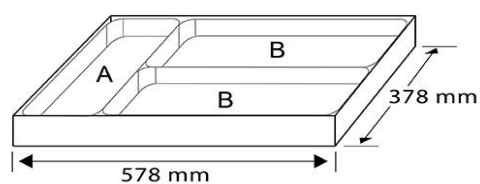

Item no.	Content / Zawiera			
GAAT1603	16	AAEW0606	6	mm
		AAEW0707	7	mm
		AAEW0808	8	mm
		AAEW0909	9	mm
		AAEW1010	10	mm
		AAEW1111	11	mm
		AAEW1212	12	mm
		AAEW1313	13	mm
		AAEW1414	14	mm
		AAEW1515	15	mm
		AAEW1616	16	mm
		AAEW1717	17	mm
		AAEW1818	18	mm
		AAEW1919	19	mm
		AAEW2222	22	mm
		AAEW2424	24	mm